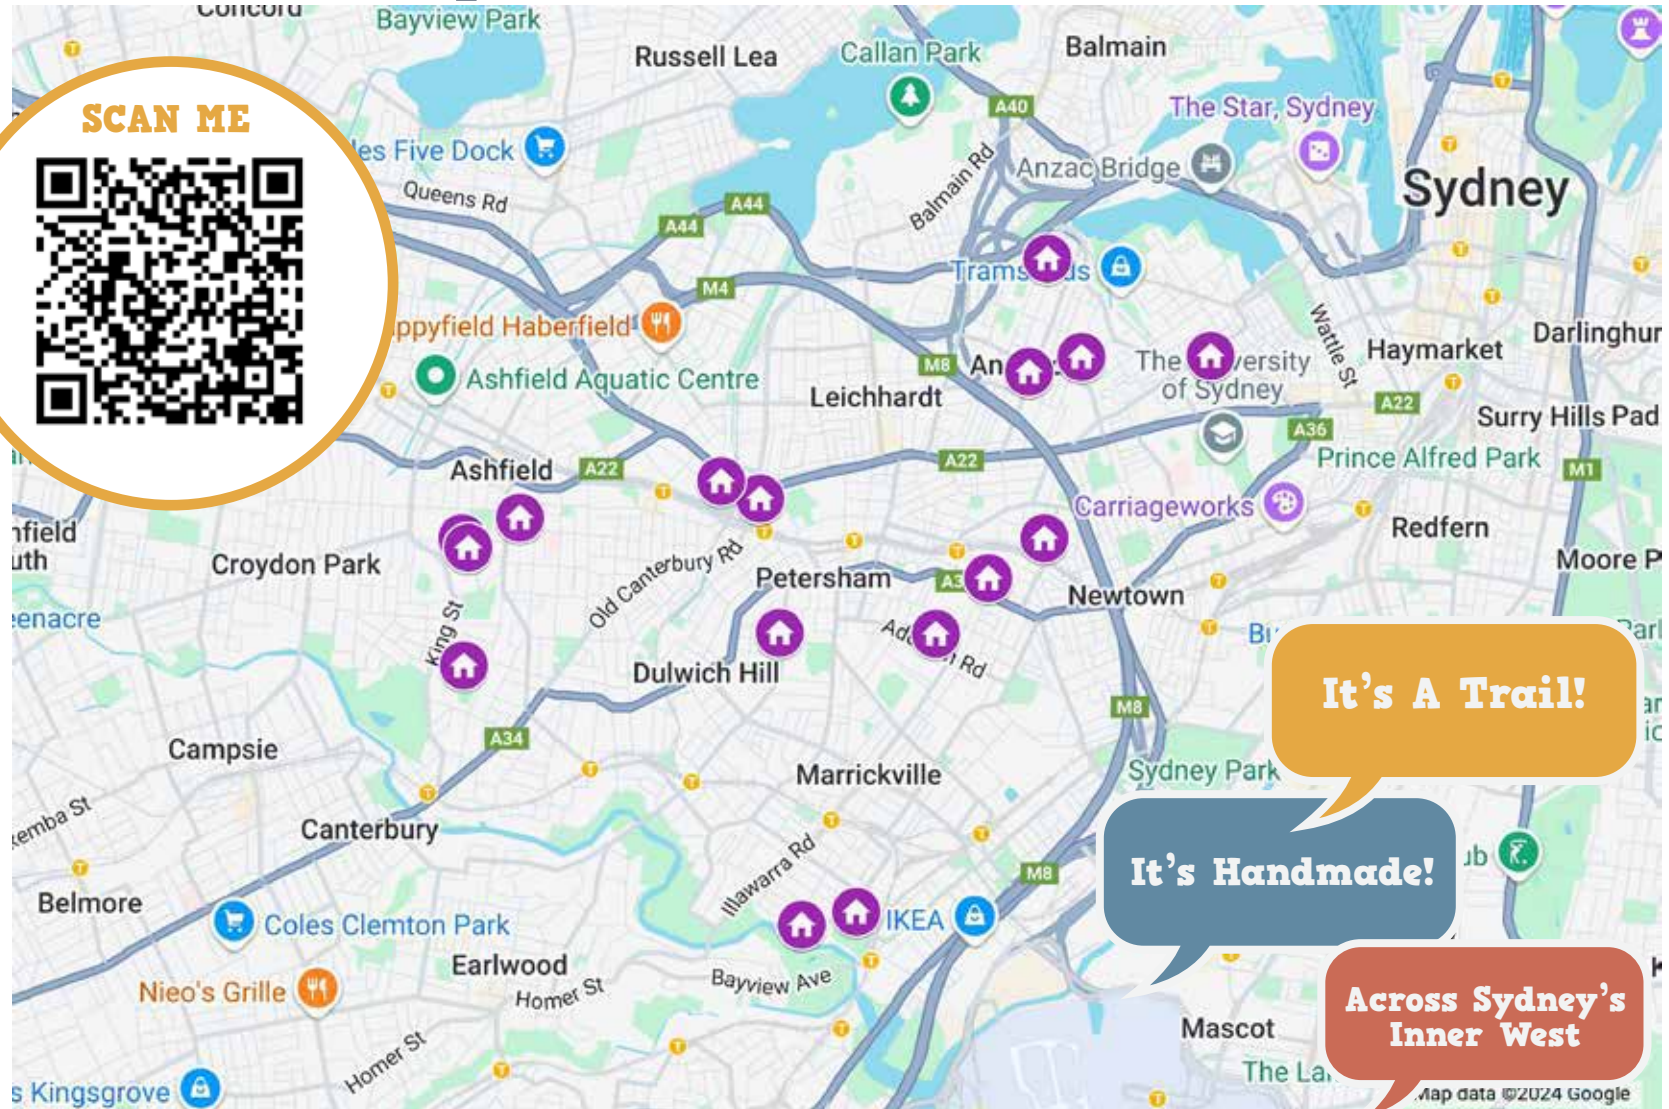

Makers Frontyard Sat 19 Oct '24 10am - 4pm

- 🏠 40 Second St, Ashbury
- 🏠 57 Palace Lane, Ashfield
- 🏠 71 Park Ave, Ashfield
- 🏠 30 Joseph St, Ashfield
- 🏠 22 Dover St, Summer Hill
- 🏠 5 Cook St, Lewis ham
- 🏠 63 Wardell Rd, Lewis ham
- 🏠 21 McGowan Ave, Marrickville
- 🏠 36 Carrington Rd, Marrickville
- 🏠 19 East St, Marrickville
- 🏠 10 Merchant St, Stanmore
- 🏠 138 Cardigan St, Stanmore
- 🏠 112 Johnston St, Annandale
- 🏠 51 Breillat St, Annandale
- 🏠 225 Trafalgar St, Annandale
- 🏠 205 Nelson St, Annandale
- 🏠 154 Bridge Rd, Glebe

It's A Trail!

It's Handmade!

Across Sydney's Inner West

Follow the trail of Inner West makers & artists who are selling their handmade, locally produced wares from their front yards. This grass roots, community event is in it's 4th year & is part of the Sydney Craft Week festival.